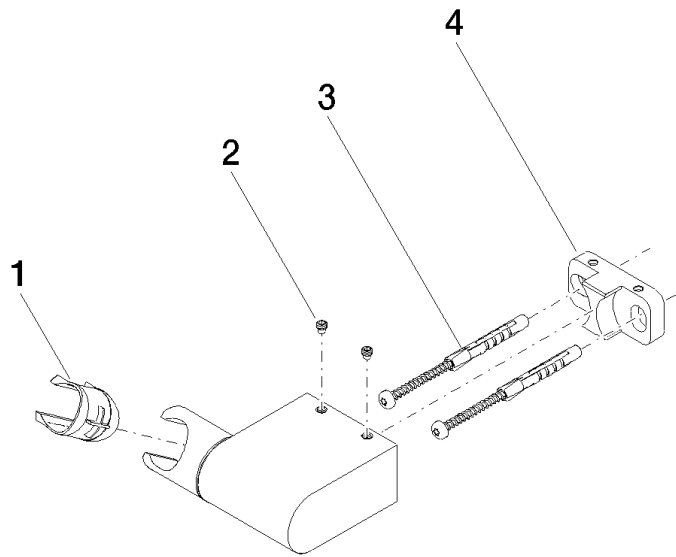

28 060 970

- pivotable 75°

Fits: IMO, LULU, MADISON, MEM, TARA,  
CL.1, LISSÉ, VAIA, META, CYO

	Chrome	28 060 970-00
	Brushed Platinum	28 060 970-06
	Platinum	28 060 970-08
	Dark Brass matt	28 060 970-16
	Dark Chrome	28 060 970-19
	Light Gold	28 060 970-26
	Brushed Light Gold	28 060 970-27
	Brushed Durabrass (23kt Gold)	28 060 970-28
	Matte Black	28 060 970-33
	Brushed Bronze	28 060 970-42
	Brushed Champagne (22kt Gold)	28 060 970-46
	Champagne (22kt Gold)	28 060 970-47
	Brushed Chrome	28 060 970-93
	Brushed Dark Platinum	28 060 970-99

28 060 970

mm [inches]

28 060 970

Parts for other finishes can be found here: [Brushed Platinum](#)

### Spare parts list

No.	Item Number	Name	Quantity used	Delivery time
1	09 12 12 212 90	sleeve	1	2
2	09 31 11 009 90	pin	2	2
3	05 30 31 025 00 90	fixing set	1	2
4	08 30 11 563 90	holder	1	2