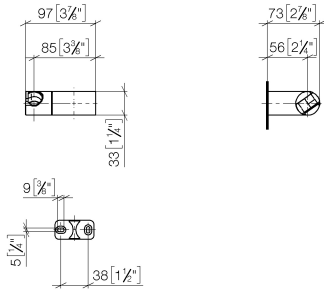

28 060 970

- pivotable 75°

Fits: IMO, LULU, MADISON, MEM, TARA,  
CL.1, LISSÉ, VAIA, META, CYO

	Chrome	28 060 970-00
	Brushed Platinum	28 060 970-06
	Platinum	28 060 970-08
	Dark Brass matt	28 060 970-16
	Dark Chrome	28 060 970-19
	Light Gold	28 060 970-26
	Brushed Light Gold	28 060 970-27
	Brushed Durabrass (23kt Gold)	28 060 970-28
	Matte Black	28 060 970-33
	Brushed Bronze	28 060 970-42
	Brushed Champagne (22kt Gold)	28 060 970-46
	Champagne (22kt Gold)	28 060 970-47
	Brushed Chrome	28 060 970-93
	Brushed Dark Platinum	28 060 970-99

28 060 970

mm [inches]

28 060 970

Parts for other finishes can be found here: [Brushed Platinum](#)

### Spare parts list

No.	Item Number	Name	Quantity used	Delivery time
1	09 12 12 212 90	sleeve	1	2
2	09 31 11 009 90	pin	2	2
3	05 30 31 025 00 90	fixing set	1	2
4	08 30 11 563 90	holder	1	2